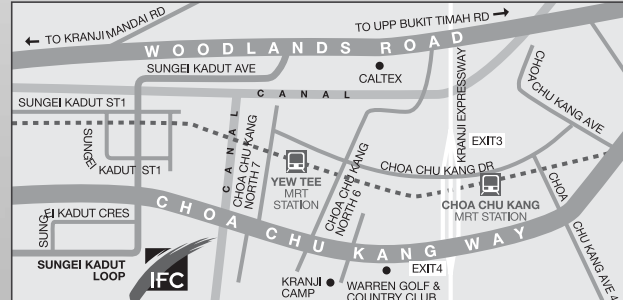

International Furniture Centre (IFC) Managed by Singapore Furniture Industries Council
62 Sungei Kadut Loop Singapore 729507 Tel: (65) 6569 6988 www.ifcsingapore.com
Business Hours: 11am to 8pm Free Shuttle Service from Yew Tee MRT on Sat, Sun and P.H.

FREE SHUTTLE SERVICE

FREE PARKING

0% INTEREST FREE INSTALLMENT**

everyday POSB

DBS DBS

DBS DBS

Partnered by DBS

**Only at selected stores

EXPORT ENQUIRIES ARE WELCOME

HOMETOWN cafe Now Open at #03-01

PROJECTS & CONTRACTS ENQUIRIES ARE WELCOME