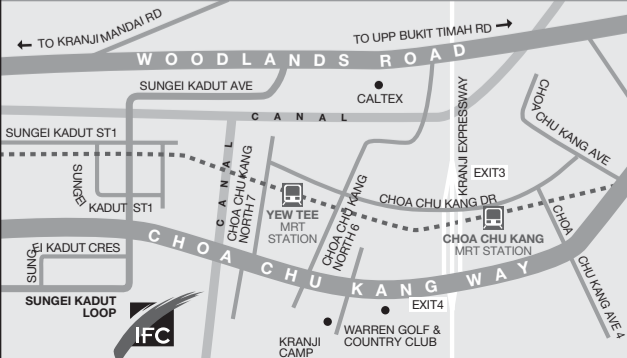

Singapore's first one-stop global furniture hub showcases internationally renowned brands.

- 2010 Lifestyle • Ackerman & Smith • Barang Barang • Brighton Furniture Display Centre • C-My Room • Cellini Design Center • Country Style Furnishing • Co'zy • FBT Furnishing • Furniture Club • Getz Gallery • Home Themes • King Koil Boutique • Living Instinct • Lorenzo • Lucano • Mondri Lifestyle Gallery • Natural Living • Sal Sal Living • Sanzio International • Summit House • The White Collection • UnikHome • Uvonna • Winter

International Furniture Centre (IFC)

Managed by Singapore Furniture Industries Council
62 Sungei Kadut Loop Singapore 729507 Tel: (65) 6569 6988
www.ifcsingapore.com Business Hours: 11am to 8pm
Free Shuttle Service from Yew Tee MRT on Sat, Sun and P.H.

FREE SHUTTLE SERVICE **FREE PARKING** **0% INTEREST FREE INSTALMENT**** ** Only at selected stores

HOMETOWN cafe **EXPORT ENQUIRIES ARE WELCOME** **PROJECTS & CONTRACTS ENQUIRIES ARE WELCOME**

Now Open at #03-01

* Terms and conditions apply. Promotion is valid from 4th Oct'08 to 21st Dec'08 only. †DVD Player picture is for illustration only and may differ from actual product offered.